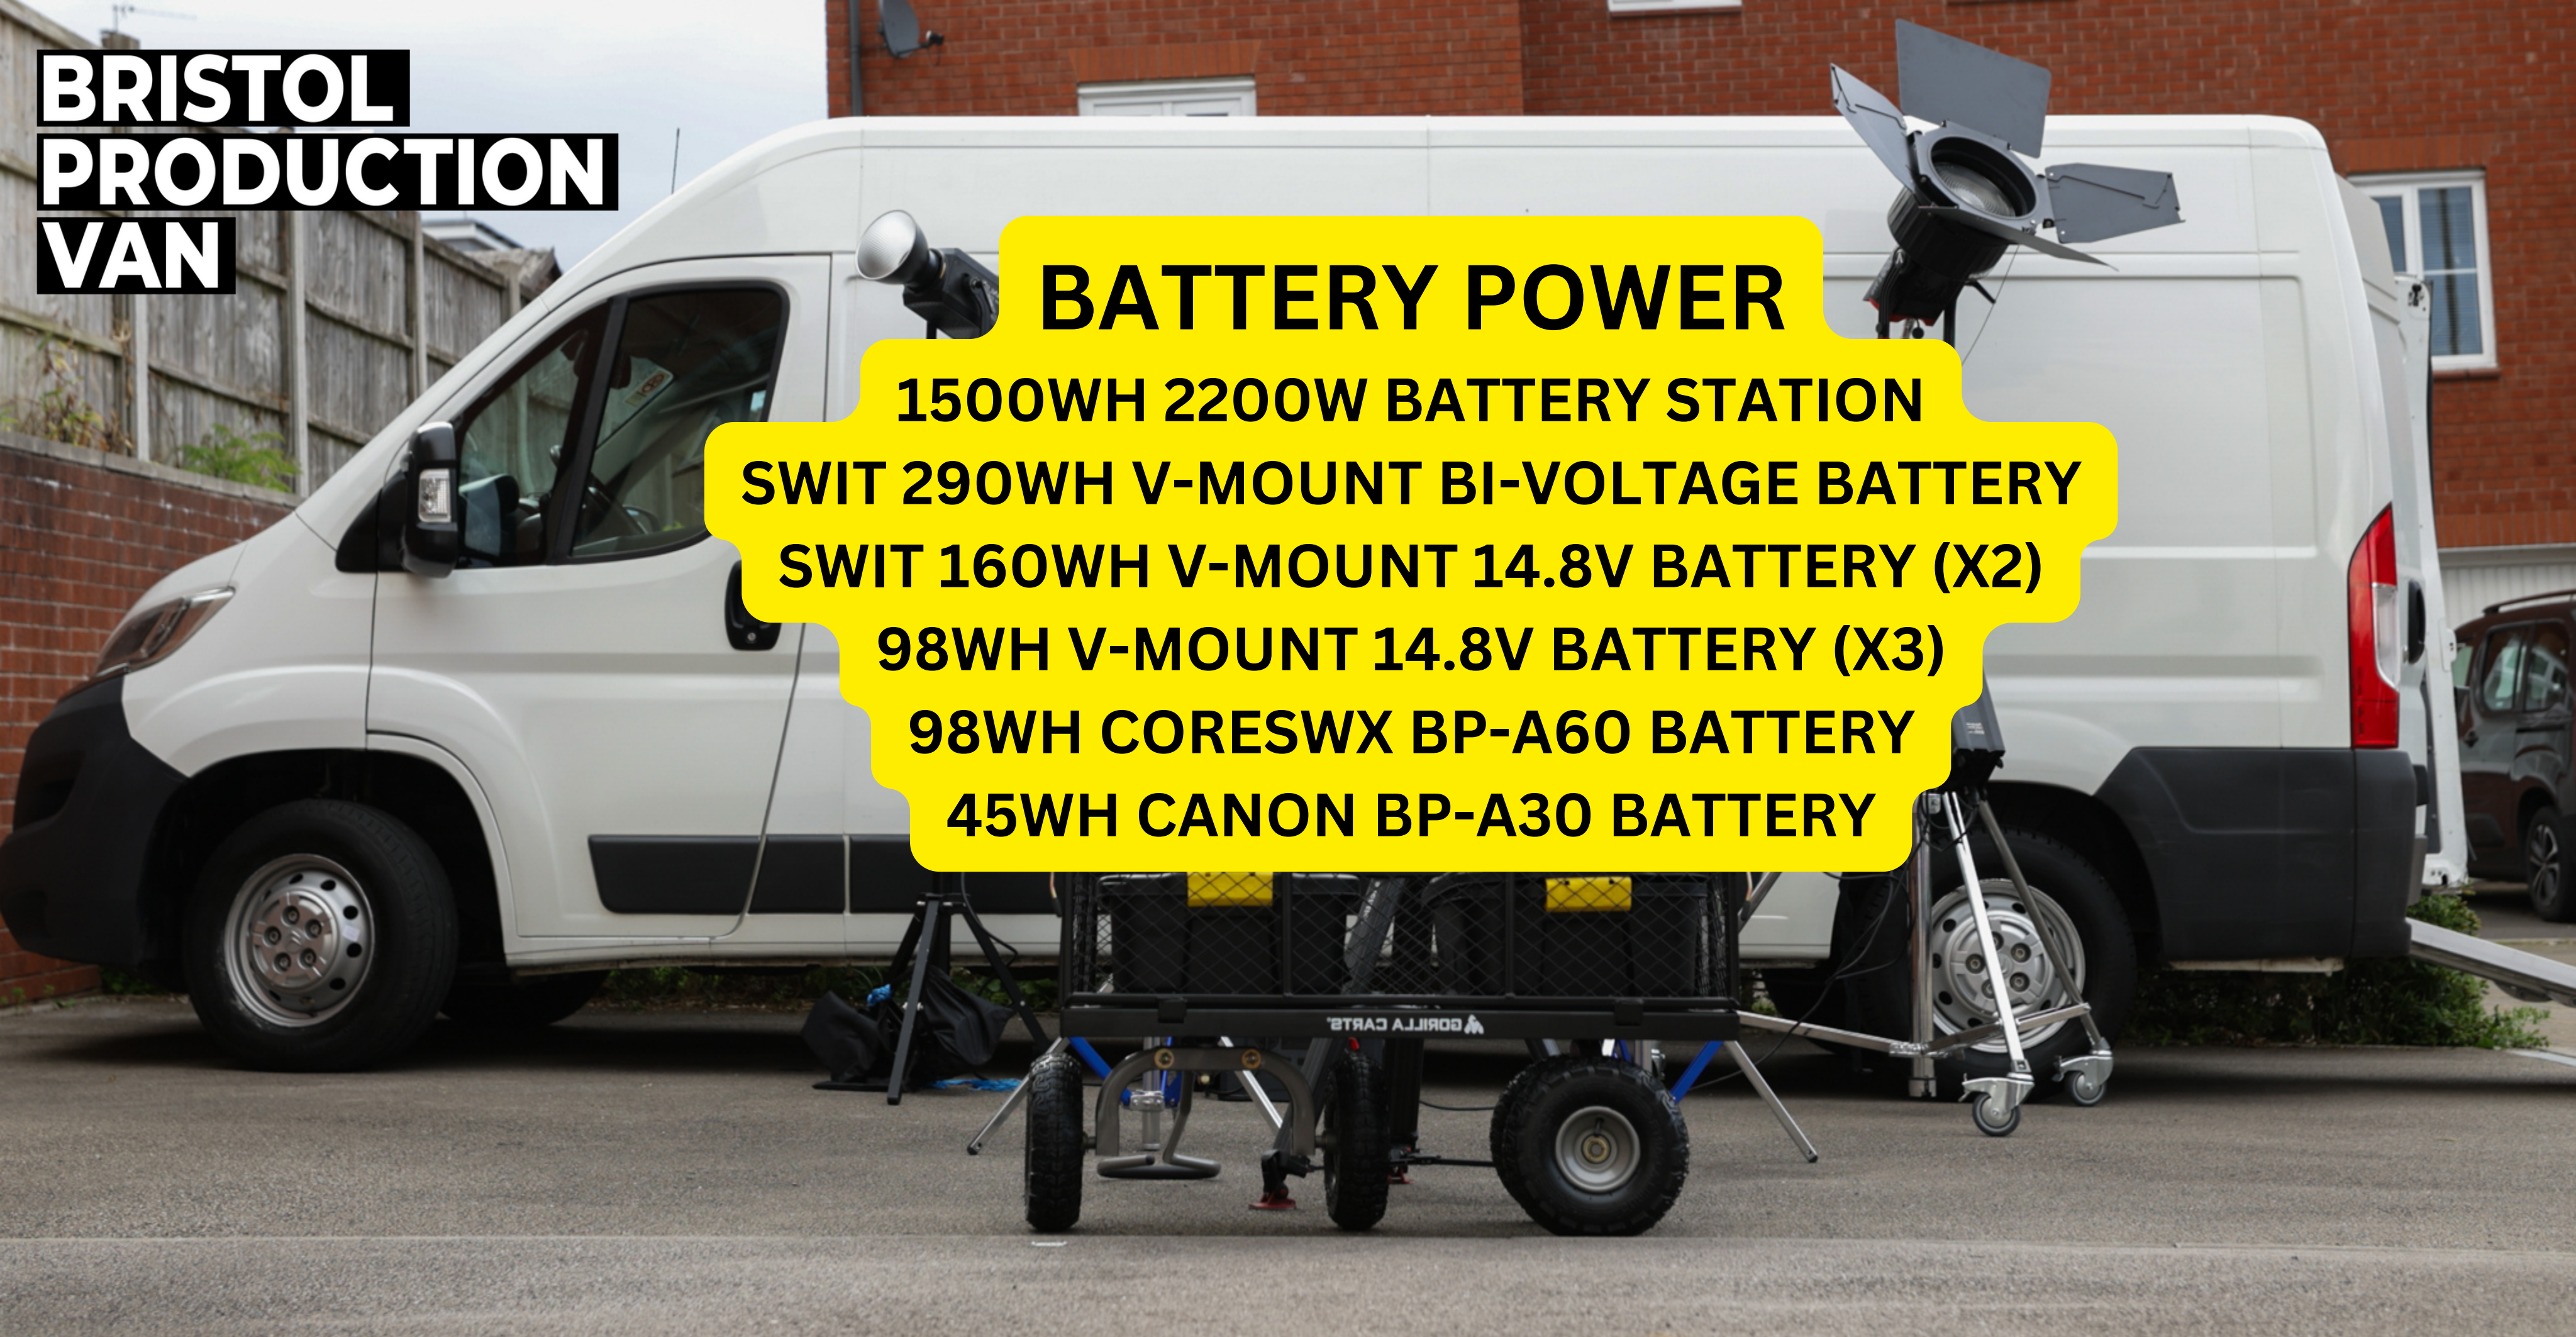

BRISTOL PRODUCTION VAN

BATTERY POWER

1500WH 2200W BATTERY STATION

SWIT 290WH V-MOUNT BI-VOLTAGE BATTERY

SWIT 160WH V-MOUNT 14.8V BATTERY (X2)

98WH V-MOUNT 14.8V BATTERY (X3)

98WH CORESWX BP-A60 BATTERY

45WH CANON BP-A30 BATTERY